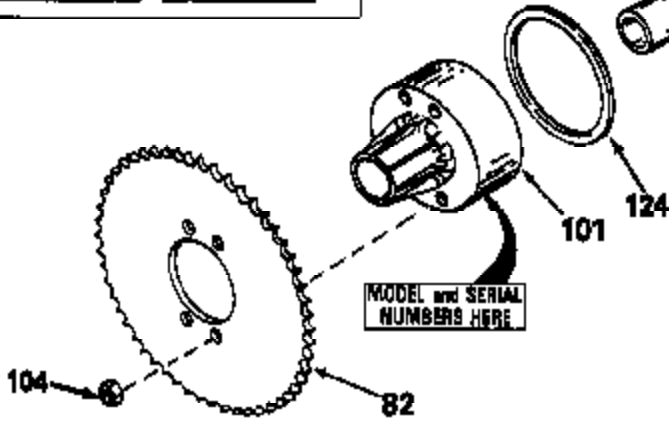

JOIST

SICHER IST DAS:
DAS ORIGINAL

47	48
47A	48A
47B	48B
47C	48C
47D	48D
47E	48E
47H	48H
47L	48L

47M	48M
47P	48P
47R	48R
47V	48V
47W	48W
47X	48X

Ref #	Part Number	Qty	Description
13	778067		Gear, Bevel (16 teeth)
14	778068		Gear, Pinion (16 teeth)
17	786040		Pin, Drive
26	792018		Ring, Retaining
31	780001		Washer (3/4" ID x 1-1/2" OD x 1/16" t hick)
31A	780096		Washer, Thrust
47M	774289		Axle (8-1/2" long)
48M	774288		Axle (14-1/16" long)
82	786043		Sprocket. No Teeth 54. O.D. 8.823
82	786051		Sprocket. No Teeth 60. O.D. 9.841
82	786070		Sprocket. No Teeth 48. O.D. 7.920
82	786041A		Sprocket. No Teeth 45. O.D. 7.389
82	786042	100-156	Sprocket. No Teeth 40. O.D. 6.650
90	788067B	Peerless	Grease (32 oz. bottle Bentonite greas e)
101	774073		Differential Carrier Hsg (Incl. 137)
102	774073		Differential Carrier Hsg (Incl. 139)
103	792041		Screw, 5/16-18 x 3-3/4"
104	792042		Nut, Lock, 5/16-18 (Use as required)
104A	792061		Washer, Flat, 5/16"
137	780077		Bushing (3/4" ID x 1-1/16" OD x 2-1/1 6" long)
139	780077		Bushing (3/4 ID x 1-1/16" OD x 2-1/16 " long)