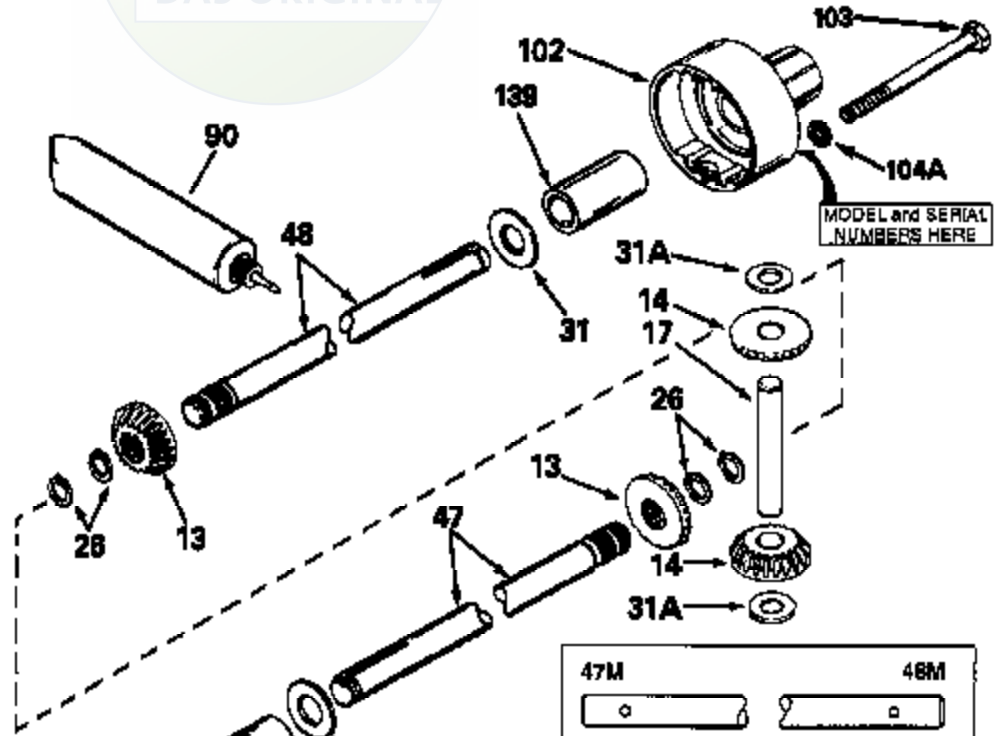

JOIST

SICHER IST DAS:
DAS ORIGINAL

47	48
47A	48A
47B	48B
47C	48C
47D	48D
47E	48E
47H	48H
47L	48L

47M	48M
47P	48P
47R	48R
47V	48V
47W	48W
47X	48X

Ref #	Part Number	Qty	Description
13	778067		Gear, Bevel (16 teeth)
14	778068		Gear, Pinion (16 teeth)
17	786040		Pin, Drive
26	792018		Ring, Retaining
31	780001		Washer (3/4" ID x 1-1/2" OD x 1/16" t hick)
31A	780096		Washer, Thrust
47M	774289		Axle (8-1/2" long)
48M	774288		Axle (14-1/16" long)
82	786043		Sprocket. No Teeth 54. O.D. 8.823
82	786051		Sprocket. No Teeth 60. O.D. 9.841
82	786070		Sprocket. No Teeth 48. O.D. 7.920
82	786041A		Sprocket. No Teeth 45. O.D. 7.389
82	786042	100-156	Sprocket. No Teeth 40. O.D. 6.650
90	788067B	Peerless	Grease (32 oz. bottle Bentonite greas e)
101	774073		Differential Carrier Hsg (Incl. 137)
102	774073		Differential Carrier Hsg (Incl. 139)
103	792041		Screw, 5/16-18 x 3-3/4"
104	792042		Nut, Lock, 5/16-18 (Use as required)
104A	792061		Washer, Flat, 5/16"
137	780077		Bushing (3/4" ID x 1-1/16" OD x 2-1/1 6" long)
139	780077		Bushing (3/4 ID x 1-1/16" OD x 2-1/16 " long)